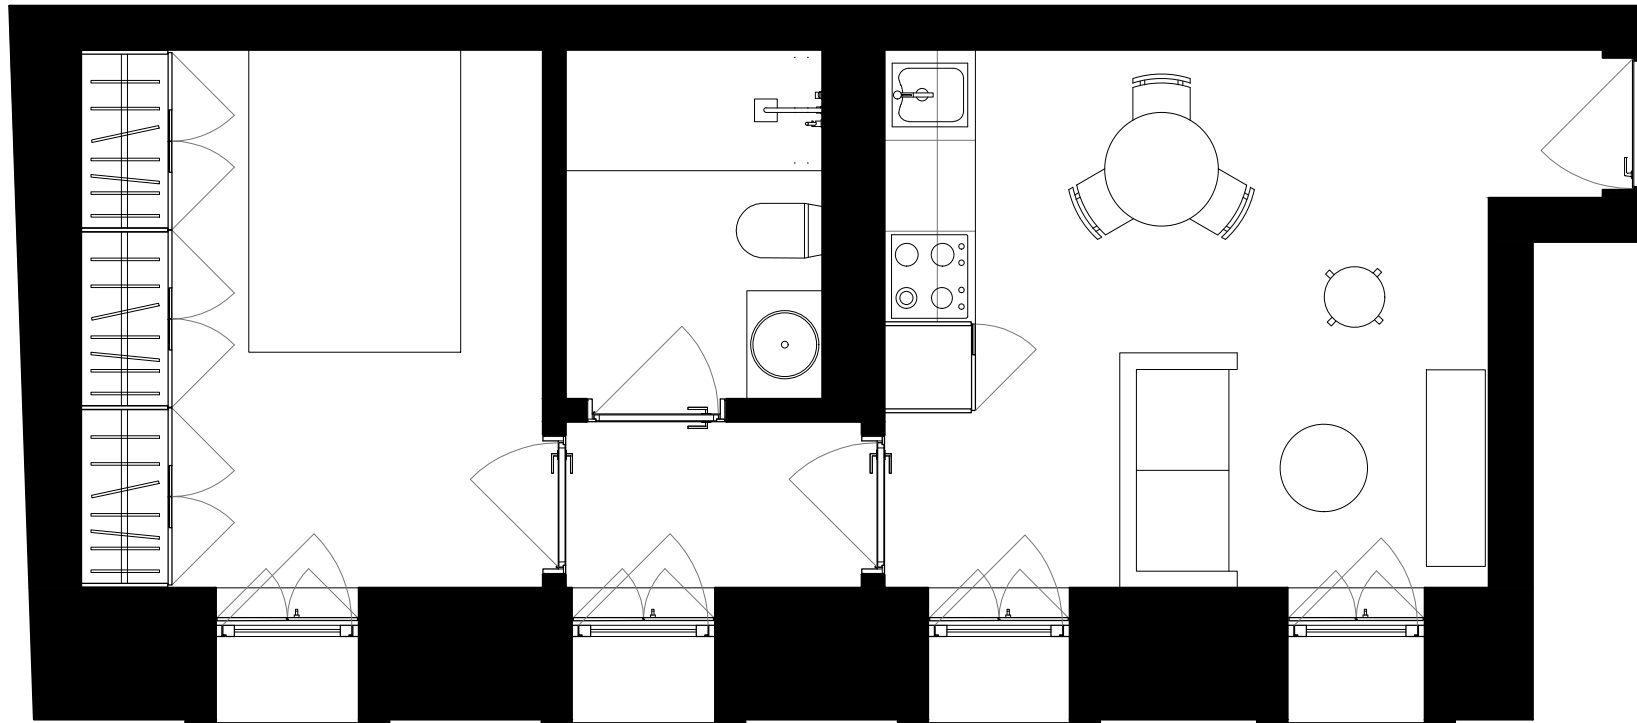

GLORIA

Apartamento RCA - Piso 0
T1 - 46.78 m²

Unit RCA - Ground Floor
1 bedroom - 46.78 sqm

www.gloria-lisboa.com

As áreas aqui apresentadas são aproximadas, indicativas e sem caráter contratual. | The areas here contained are approximate, indicative and have no contractual nature.